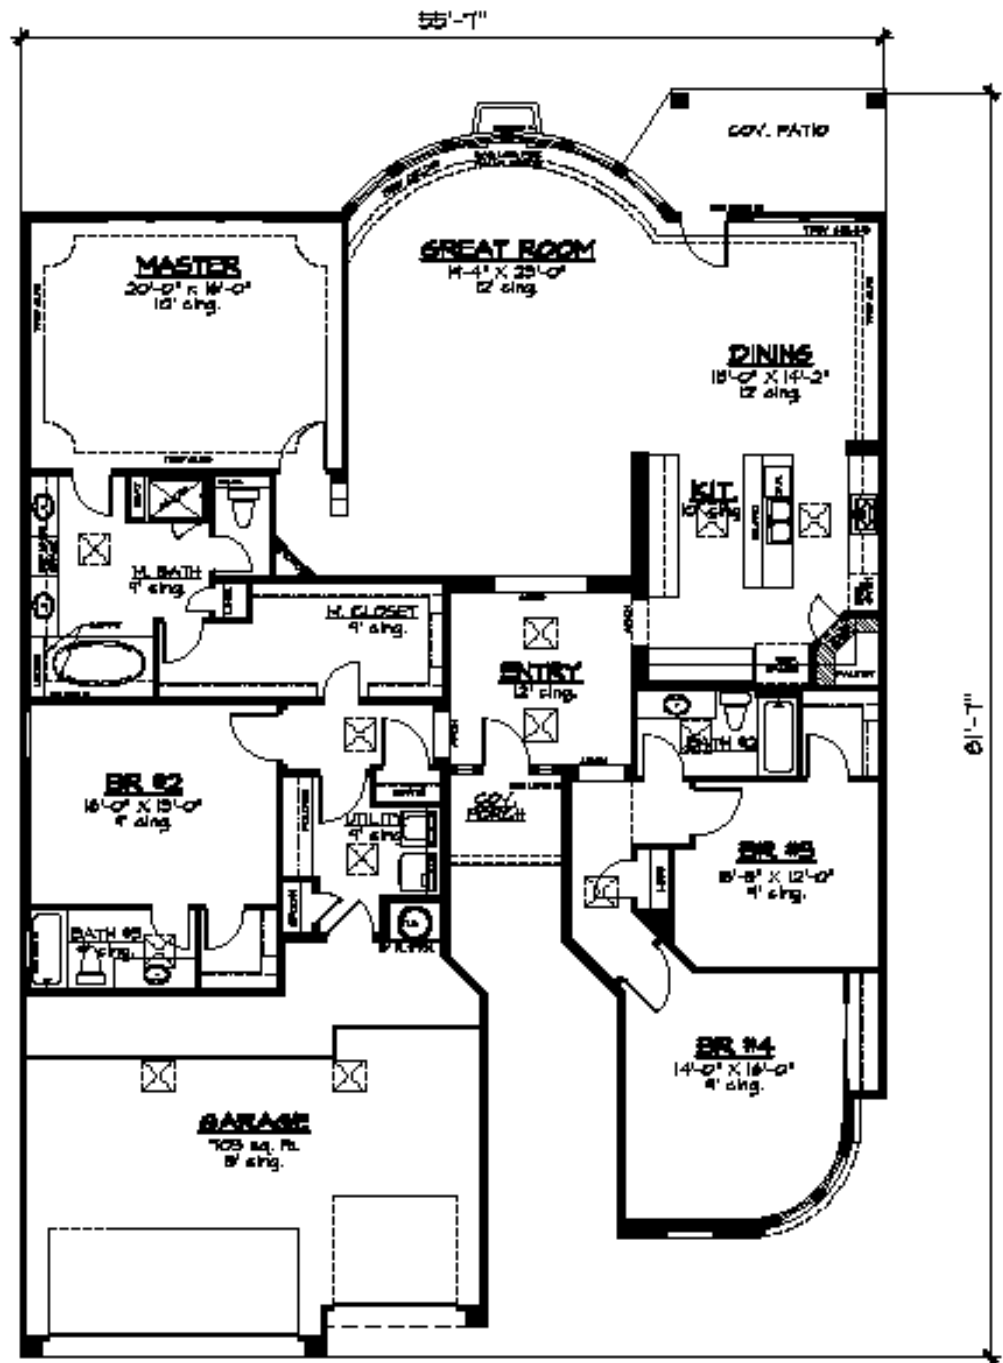

13519 EMBUDITO VIEW COURT NE

This 2977 sq ft home includes the following upgrades

- Upgraded door hardware
- Bisque fixtures in all baths
- Ungraded bath faucets and accessories
- Cultured marble shower pan
- Stainless Steel Salora kitchen faucet
- 2 ½ inch crown molding on top of kitchen and utility room cabinets
- Hallway floor tile face in master bath
- Tiled tub face in master bath
- Installed alarm system
- Soft water rough in
- Floor plug in great room
- Painted garage
- Gas Stub off of fireplace
- 2 extra phone locations
- 3 extra cable locations
- Extra fireplace in master bedroom
- Additional front yard landscaping
- Backyard Landscaping
- Lot Adjustment

\$737,900

The Retreat starts at \$698,900

Retreat
HEATED AREA = 2977 sq. Ft.