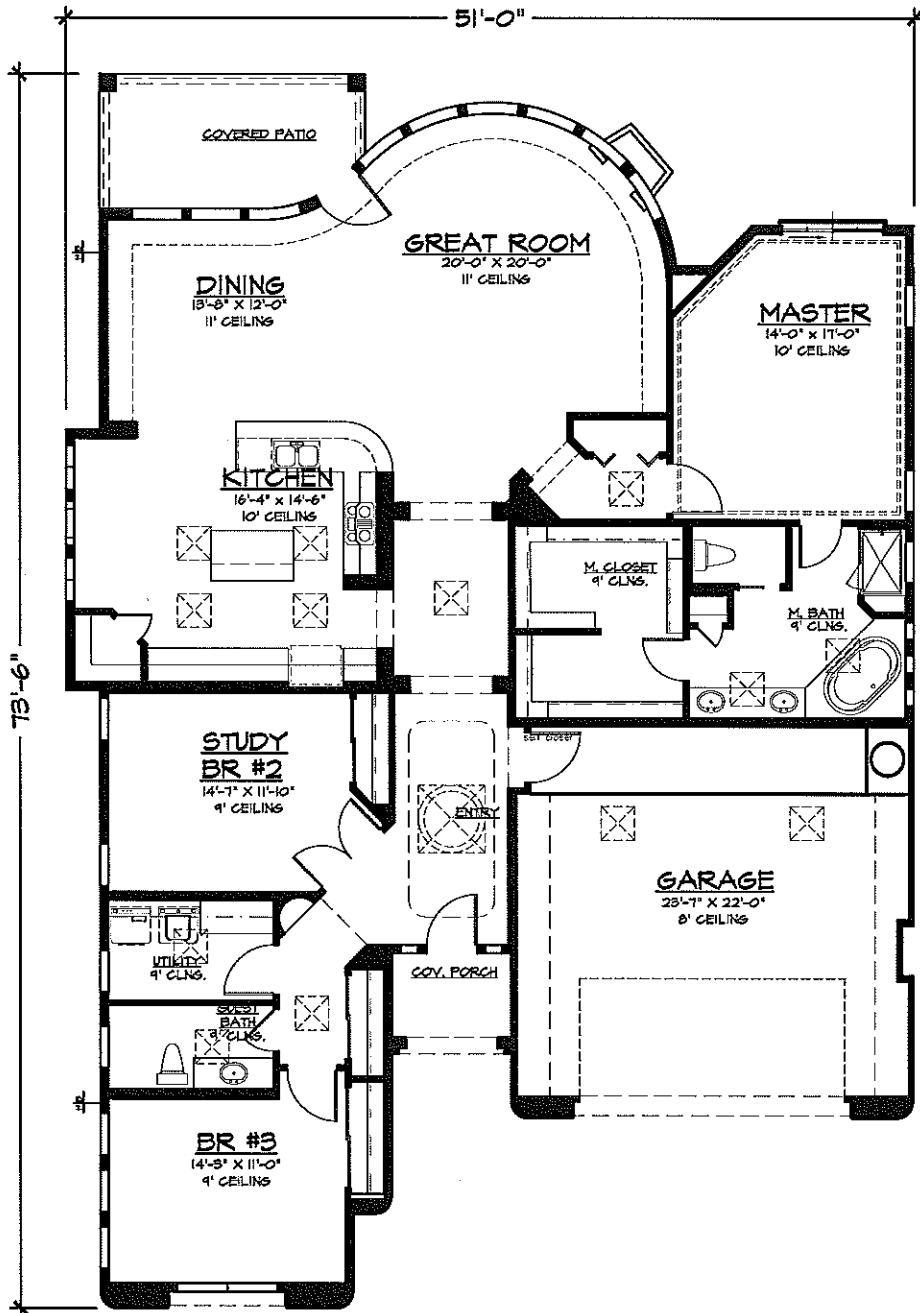

Sky View Homes

"Light, Bright & Open"

DRAWINGS SHOWN MAY INCLUDE NON STANDARD MATERIALS AND UPGRADES

3 Bedroom / 2 Bath
2- Car Garage
Heated Area 2,310 sq. ft.